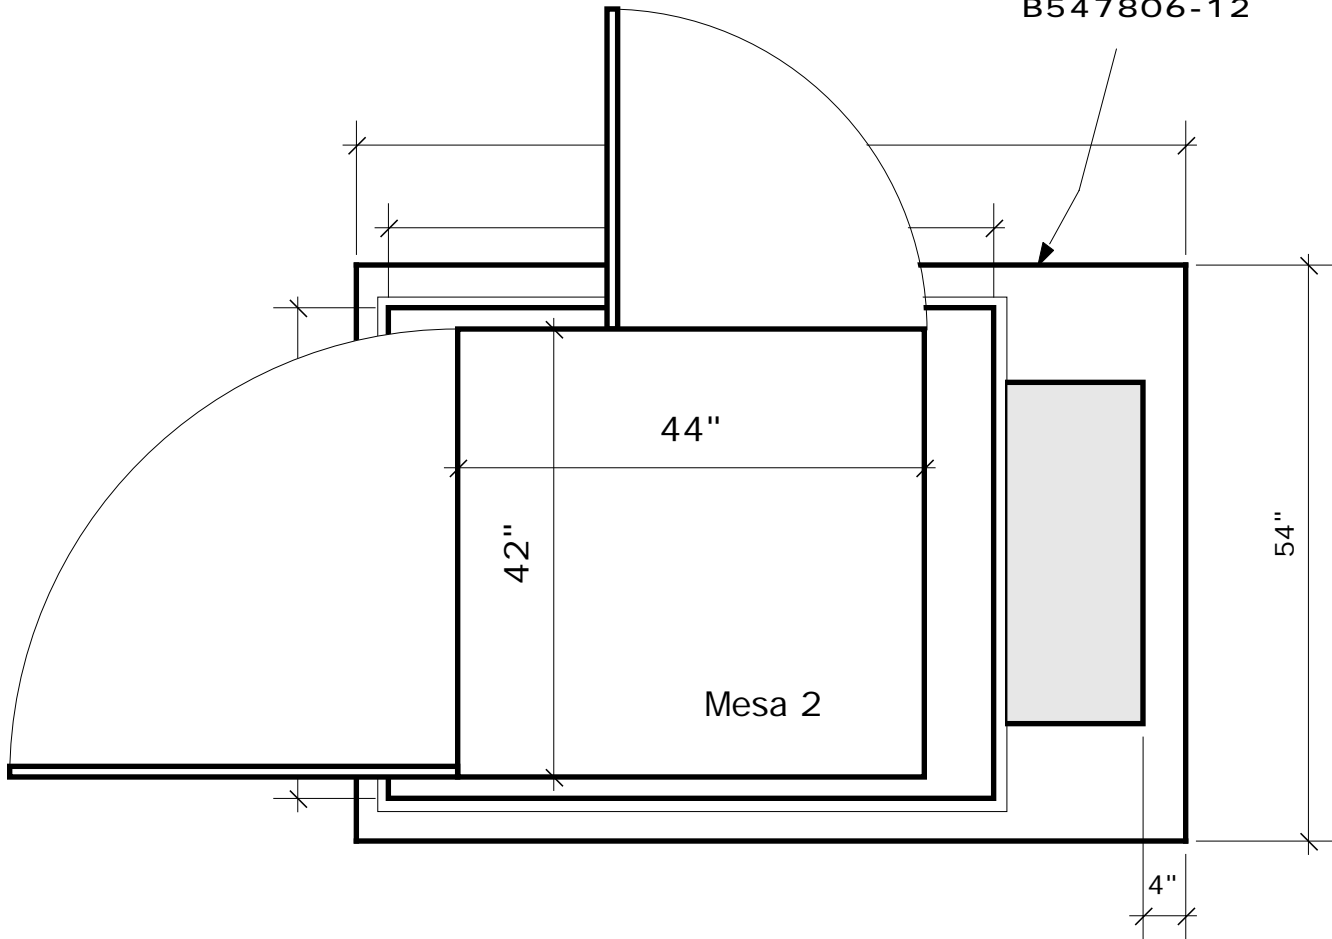

B547806-12

<b>Tunnel Mill Polymer, Inc.</b>	Action	By	Date
	Drawn	BD	3/18/03
	Checked	SD	
	Revised		
	Revised		
Marconi Mesa 2 on B547806-12/ U487248 Planview	Revised		
	Revised		
	Revised		
	Revised		
Drawing Number		Revision	
		A	

--	--

The aluminum access panel, with safety tread plate, covers an opening as shown.

[View .dwg file](#)     [Return to Catalog](#)

Mesa 2