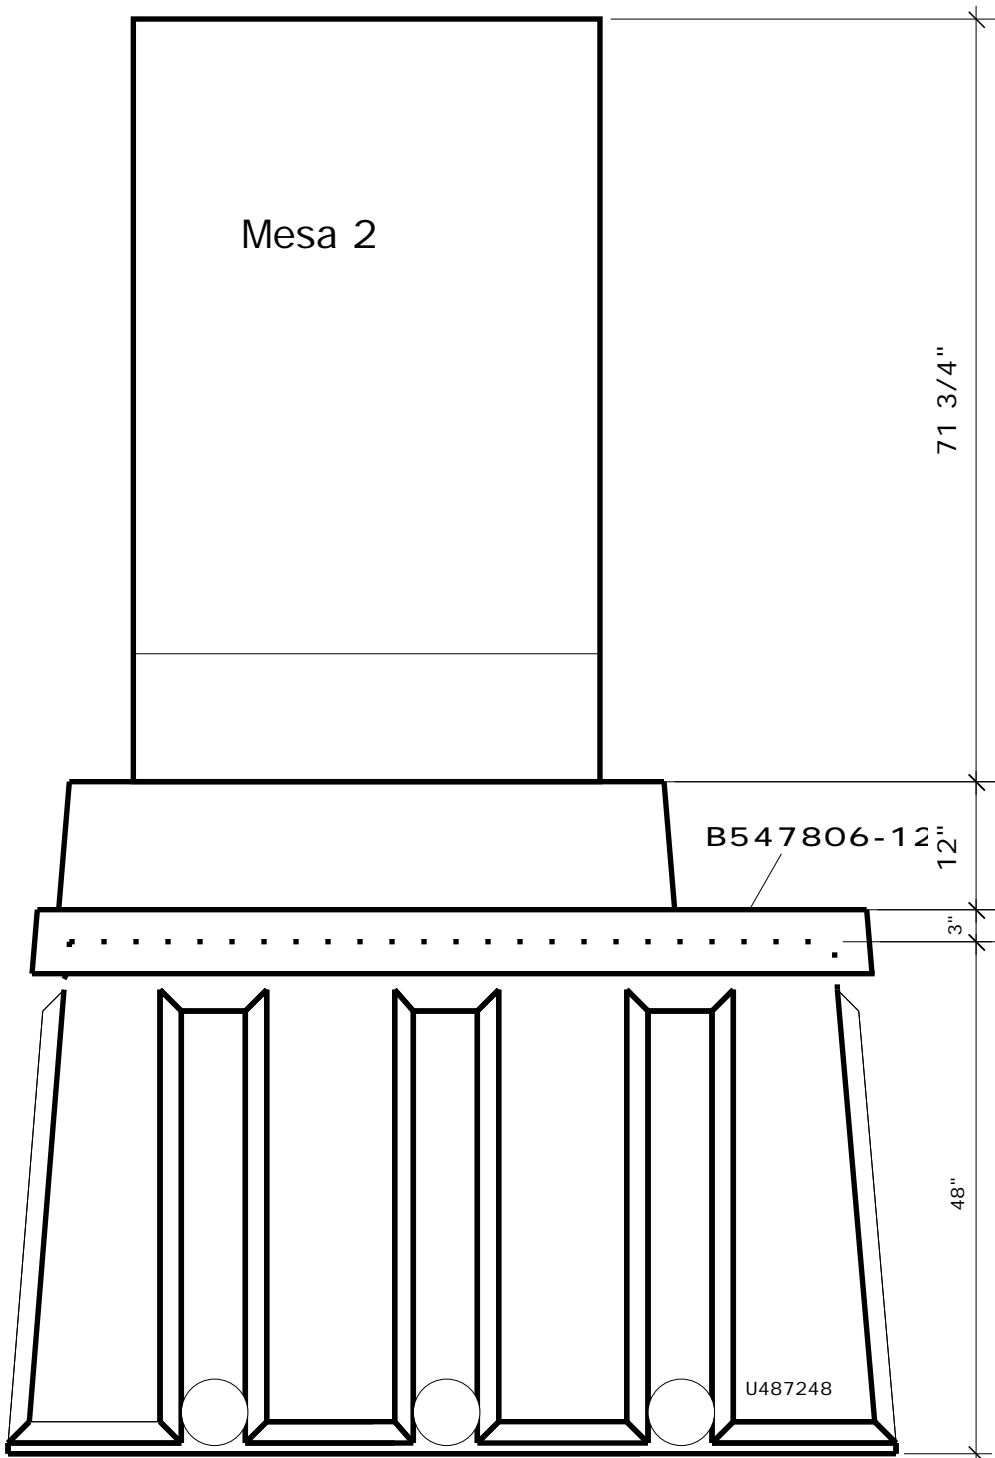

B547806-12

<b>Tunnel Mill Polymer, Inc.</b>	Action	By	Date
	Drawn	BD	3/18/03
	Checked	SD	
	Revised		
	Revised		
Marconi Mesa 2 on B547806-12/ U487248 Planview	Revised		
	Revised		
	Revised		
	Revised		
Drawing Number		Revision	
		A	

--	--

The aluminum access panel, with safety tread plate, covers an opening as shown.

[View .dwg file](#)     [Return to Catalog](#)

Mesa 2